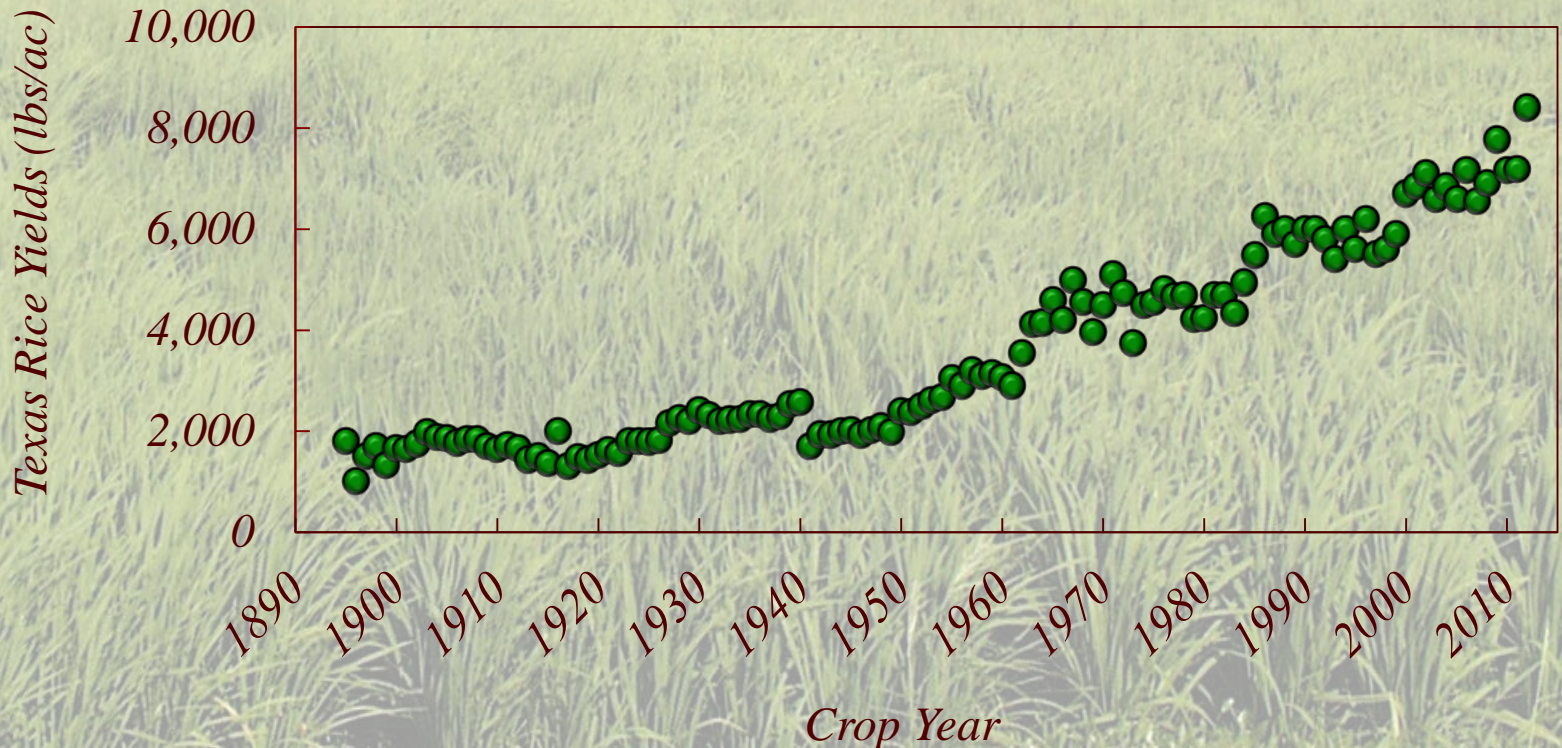

Will Organic Rice Yields Catch Up with Conventional Rice Yields?

- *480% yield increase since 1945 with $\approx$ 45% due to genetic improvements and 55% due to improvements to agronomic and pest management*
- *19% relative increase in whole grain milling yield over the same period of time (Tabien et al. 2008)*