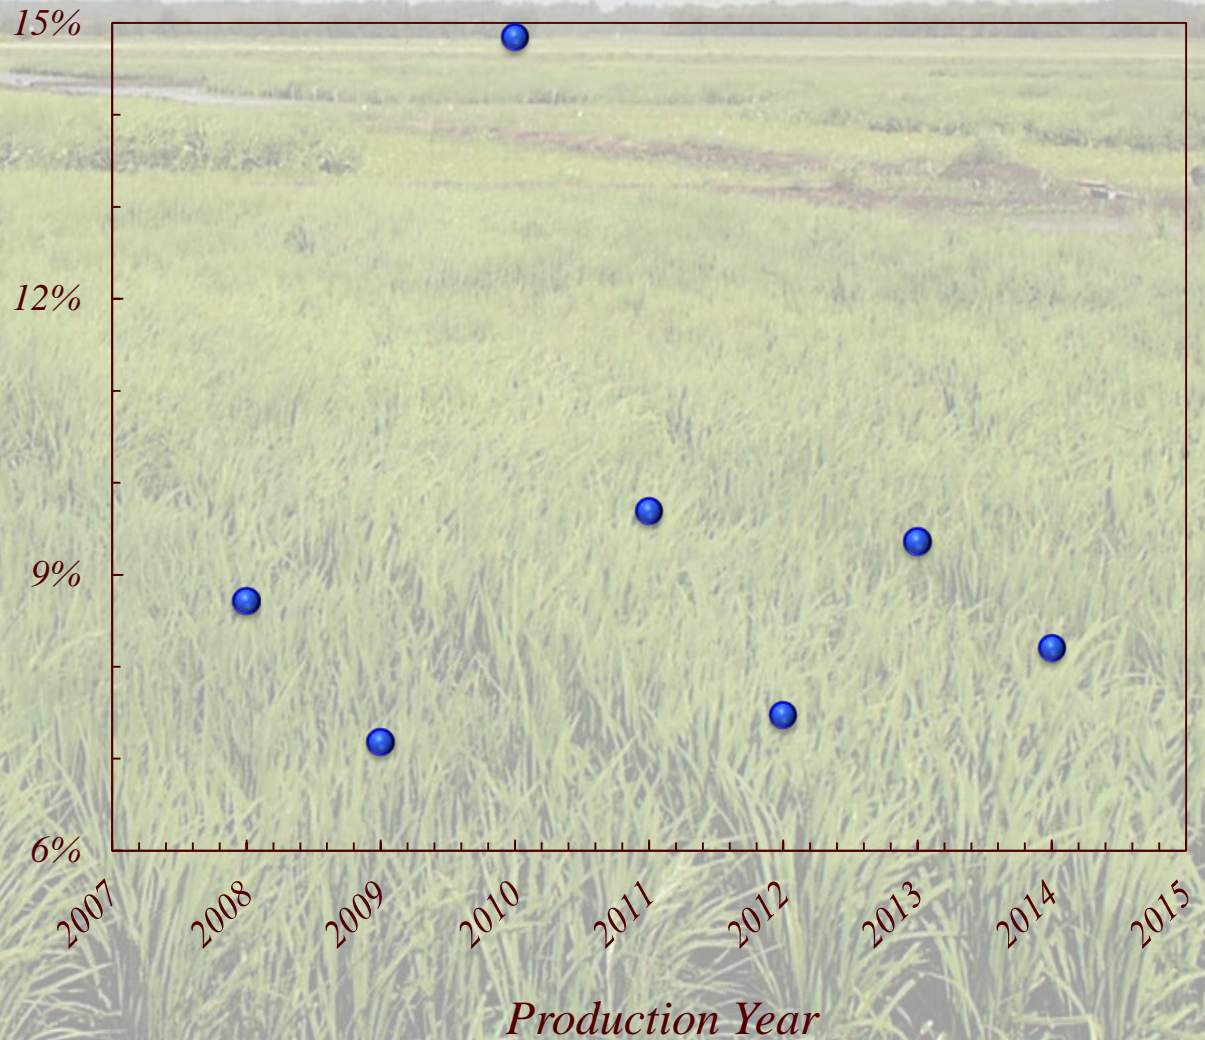

# Organic Crop Production in the U.S.

# Distribution of Organic Rice Production in the USA

- Texas
- Arkansas
- Missouri
- California
- Florida
- Idaho

Data source: USDA ERS, 2011

# *Organic Rice Acreage as a Percent of Total Texas Rice Acreage*

*Organic Production as a % of Texas Rice Acreage (2008-2014)*

# Comparison of Conventional and Organic Rice Production as a Percent of Texas Rice Acreage

- Conventional and organic rice both show gradual yield increases (2.1%/year) that are variable due to environmental stresses
- Organic rice yields in Texas average 56.4% of conventionally produced main crop rice and about 49% of main + ratoon crop rice