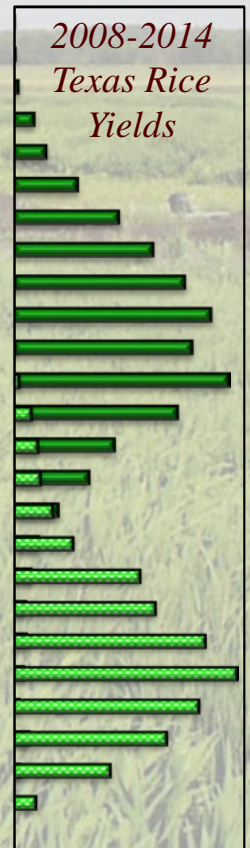

What will Texas Rice Research Look like in the Future?

Conventionally Produced Texas Rice Yields (lbs/ac)

12,000
10,000
8,000
6,000
4,000
2,000
0