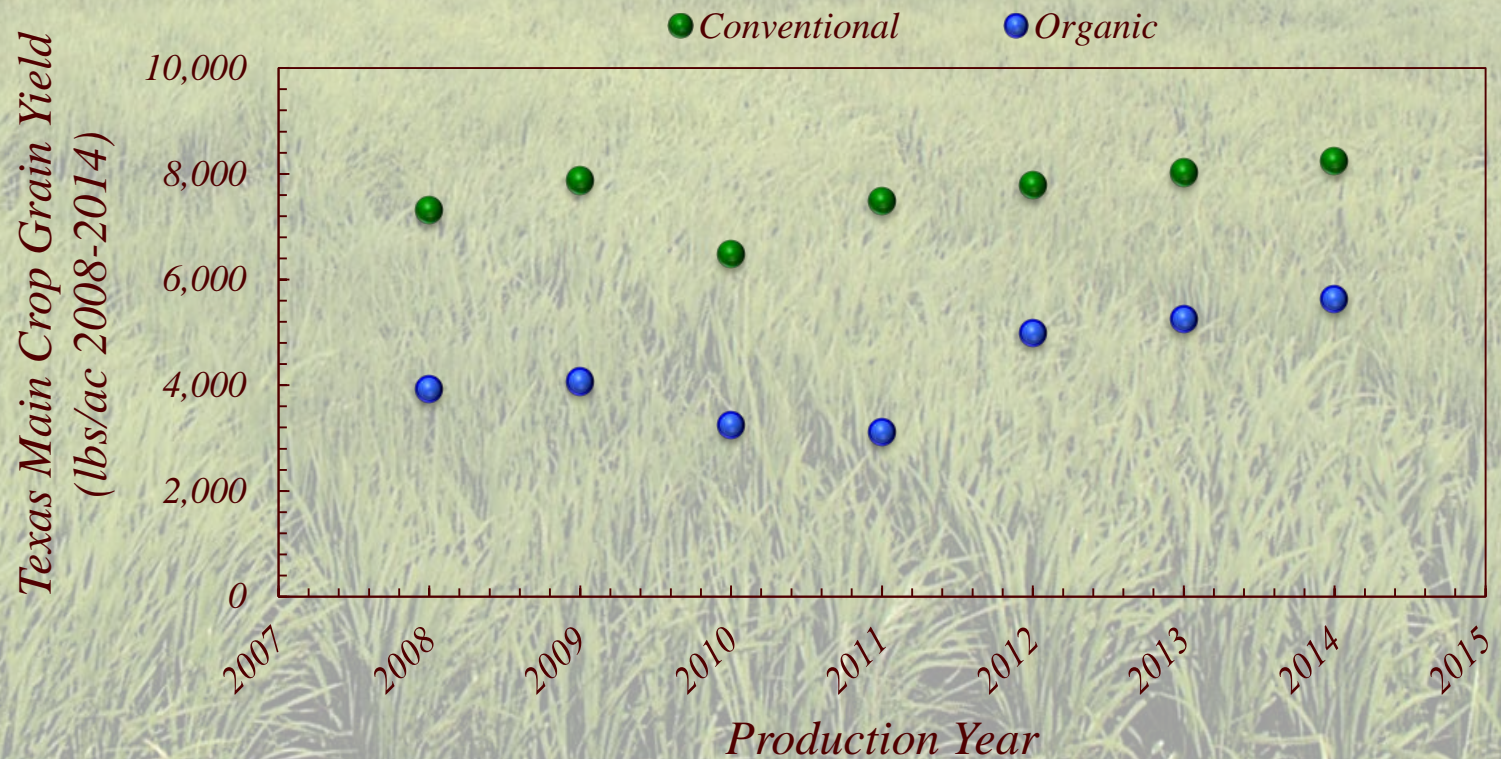

# Organic Crop Production in the U.S.

# Distribution of Organic Rice Production in the USA

- Texas
- Arkansas
- Missouri
- California
- Florida
- Idaho

Data source: USDA ERS, 2011

# *Organic Rice Acreage as a Percent of Total Texas Rice Acreage*

*Organic Production as a % of Texas Rice Acreage (2008-2014)*

# Comparison of Conventional and Organic Rice Production as a Percent of Texas Rice Acreage

- Conventional and organic rice both show gradual yield increases (2.1%/year) that are variable due to environmental stresses
- Organic rice yields in Texas average 56.4% of conventionally produced main crop rice and about 49% of main + ratoon crop rice