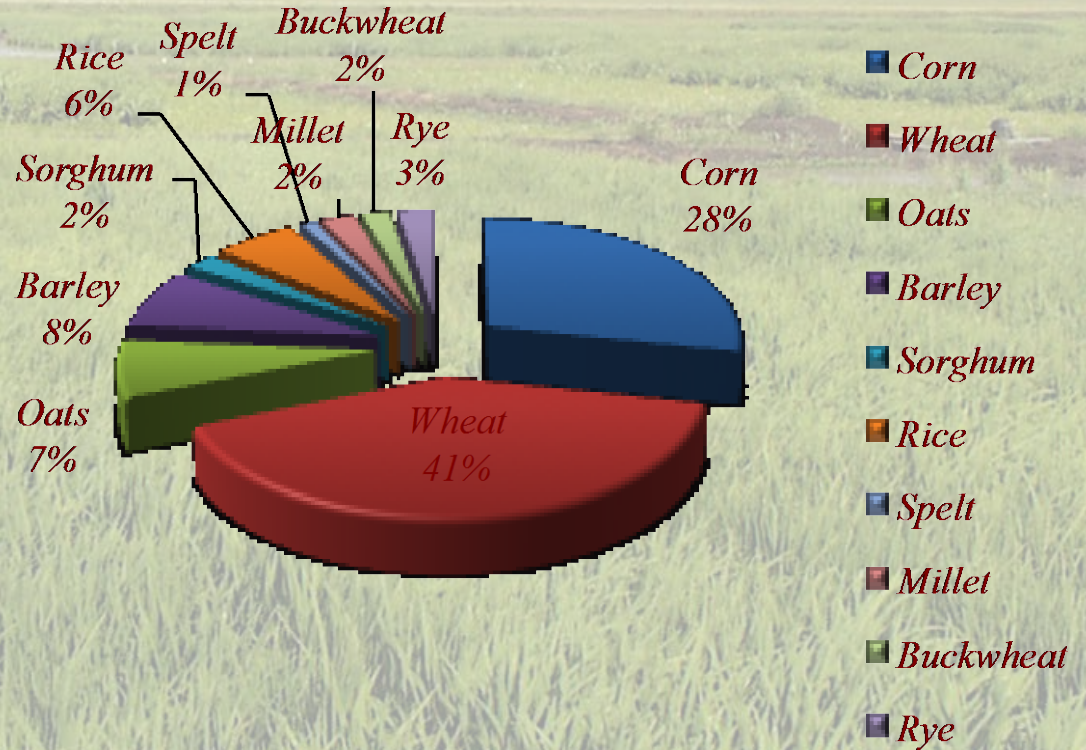

*Overview of Organic Rice Production in the USA  
and Globally*

---

*L. T. Wilson*

*Texas A&M AgriLife Research  
Beaumont, Texas*

*Rice Market & Technology Convention 2016  
Houston, Texas  
June 1, 2016*

## *General Overview of Organic Rice Presentations*

---

- *An overview of U.S. organic crop production with a focus on rice – Ted Wilson*
  - *Insect pest management in organic rice production – Mo Way*
  - *Plant disease and weed management in organic rice production – Shane Zhou*
  - *Planting differences and nutrient management comparing organic and conventional rice production – Fugen Dou*
- 

# Organic Crop Production in the U.S.

# Distribution of Organic Rice Production in the USA

- Texas
- Arkansas
- Missouri
- California
- Florida
- Idaho

Data source: USDA ERS, 2011