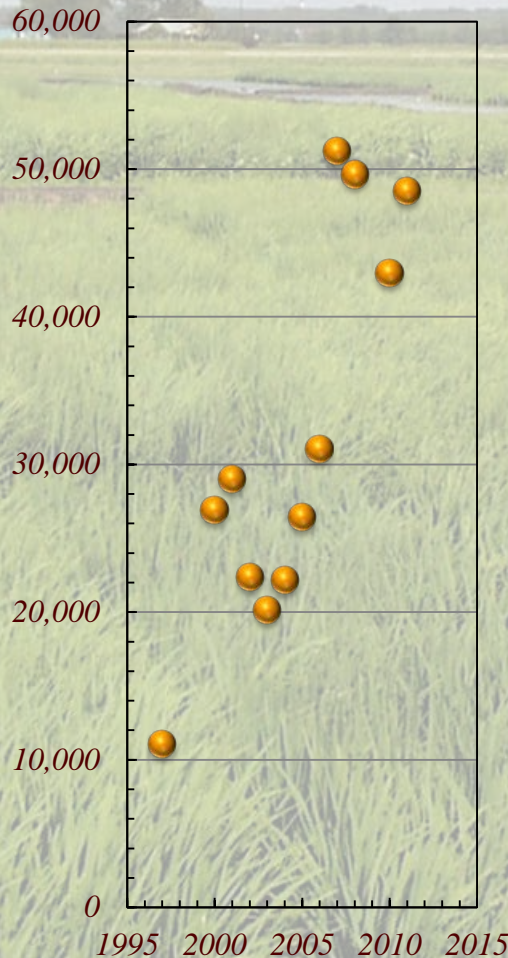

## *General Overview of Organic Rice Presentations*

---

- *An overview of U.S. organic crop production with a focus on rice – Ted Wilson*
  - *Insect pest management in organic rice production – Mo Way*
  - *Plant disease and weed management in organic rice production – Shane Zhou*
  - *Planting differences and nutrient management comparing organic and conventional rice production – Fugen Dou*
- 

# Organic Crop Production in the U.S.

# Distribution of Organic Rice Production in the USA

- Texas
- Arkansas
- Missouri
- California
- Florida
- Idaho

Data source: USDA ERS, 2011

# Comparison of Conventional and Organic Rice Production as a Percent of Texas Rice Acreage

- Conventional and organic rice both show gradual yield increases (2.1%/year) that are variable due to environmental stresses
- Organic rice yields in Texas average 56.4% of conventionally produced main crop rice and about 49% of main + ratoon crop rice