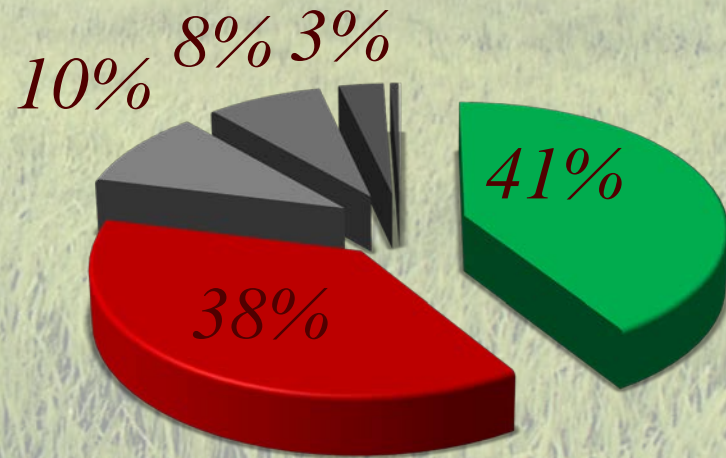

- Texas
- Arkansas
- Missouri
- California
- Florida
- Idaho