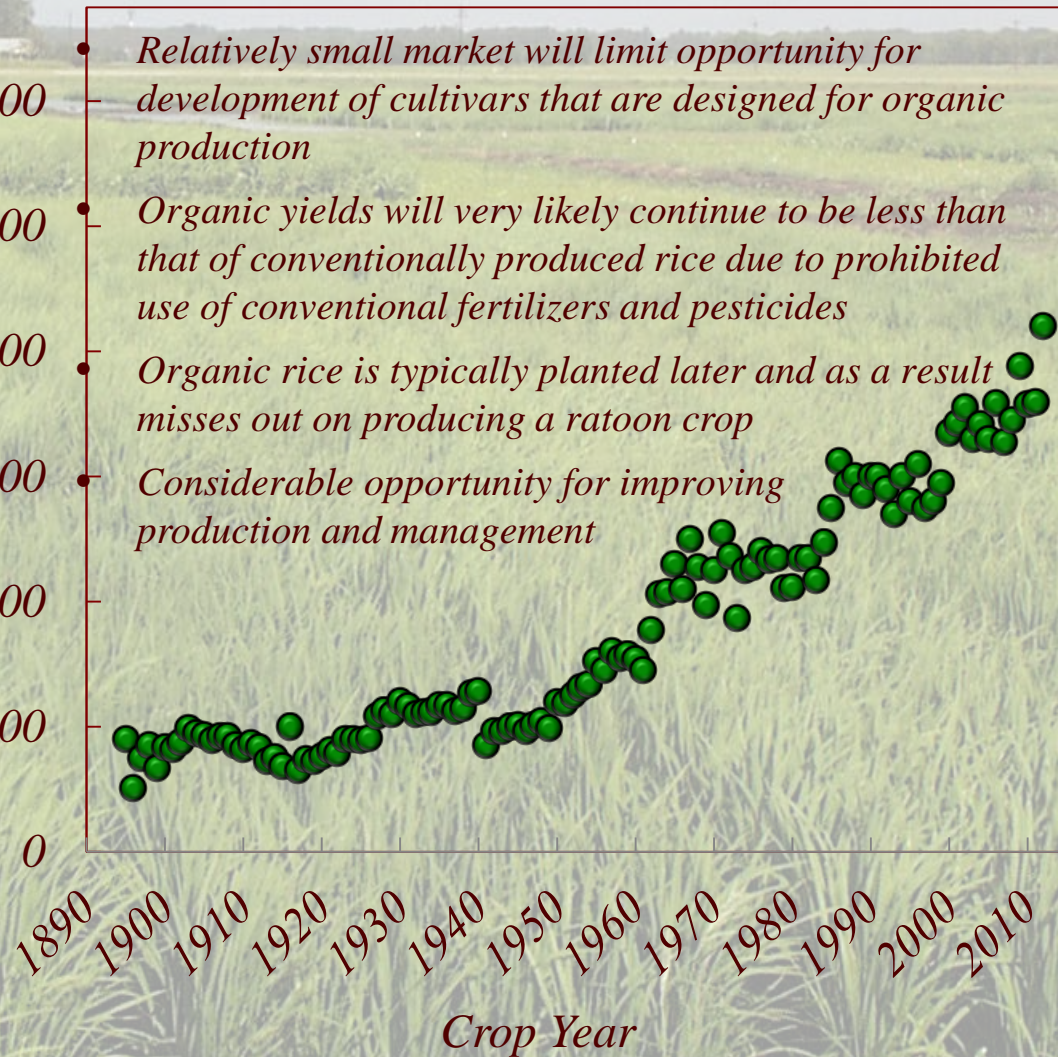

What will Texas Rice Research Look like in the Future?

Conventionally Produced Texas Rice Yields (lbs/ac)

12,000
10,000
8,000
6,000
4,000
2,000
0