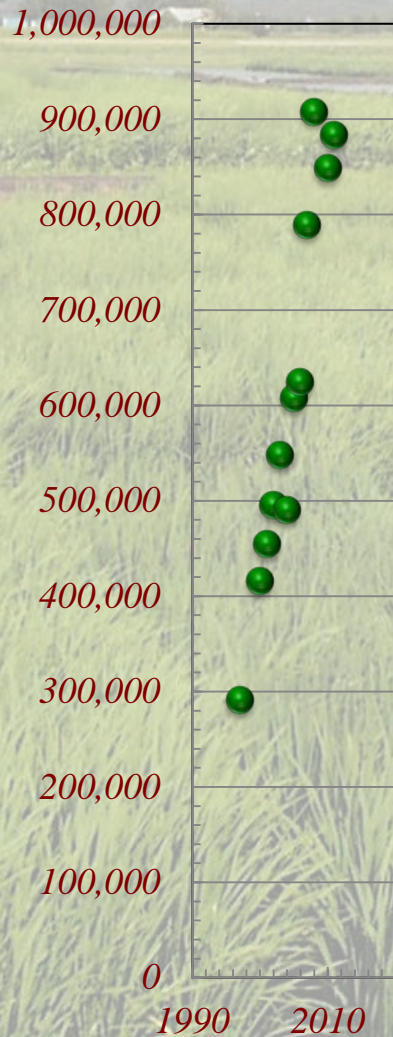

*Overview of Organic Rice Production in the USA  
and Globally*

---

*L. T. Wilson*

*Texas A&M AgriLife Research  
Beaumont, Texas*

*Rice Market & Technology Convention 2016  
Houston, Texas  
June 1, 2016*

# Organic Crop Production in the U.S.

# Distribution of Organic Rice Production in the USA

- Texas
- Arkansas
- Missouri
- California
- Florida
- Idaho

Data source: USDA ERS, 2011

# Comparison of Conventional and Organic Rice Production as a Percent of Texas Rice Acreage

- Conventional and organic rice both show gradual yield increases (2.1%/year) that are variable due to environmental stresses
- Organic rice yields in Texas average 56.4% of conventionally produced main crop rice and about 49% of main + ratoon crop rice